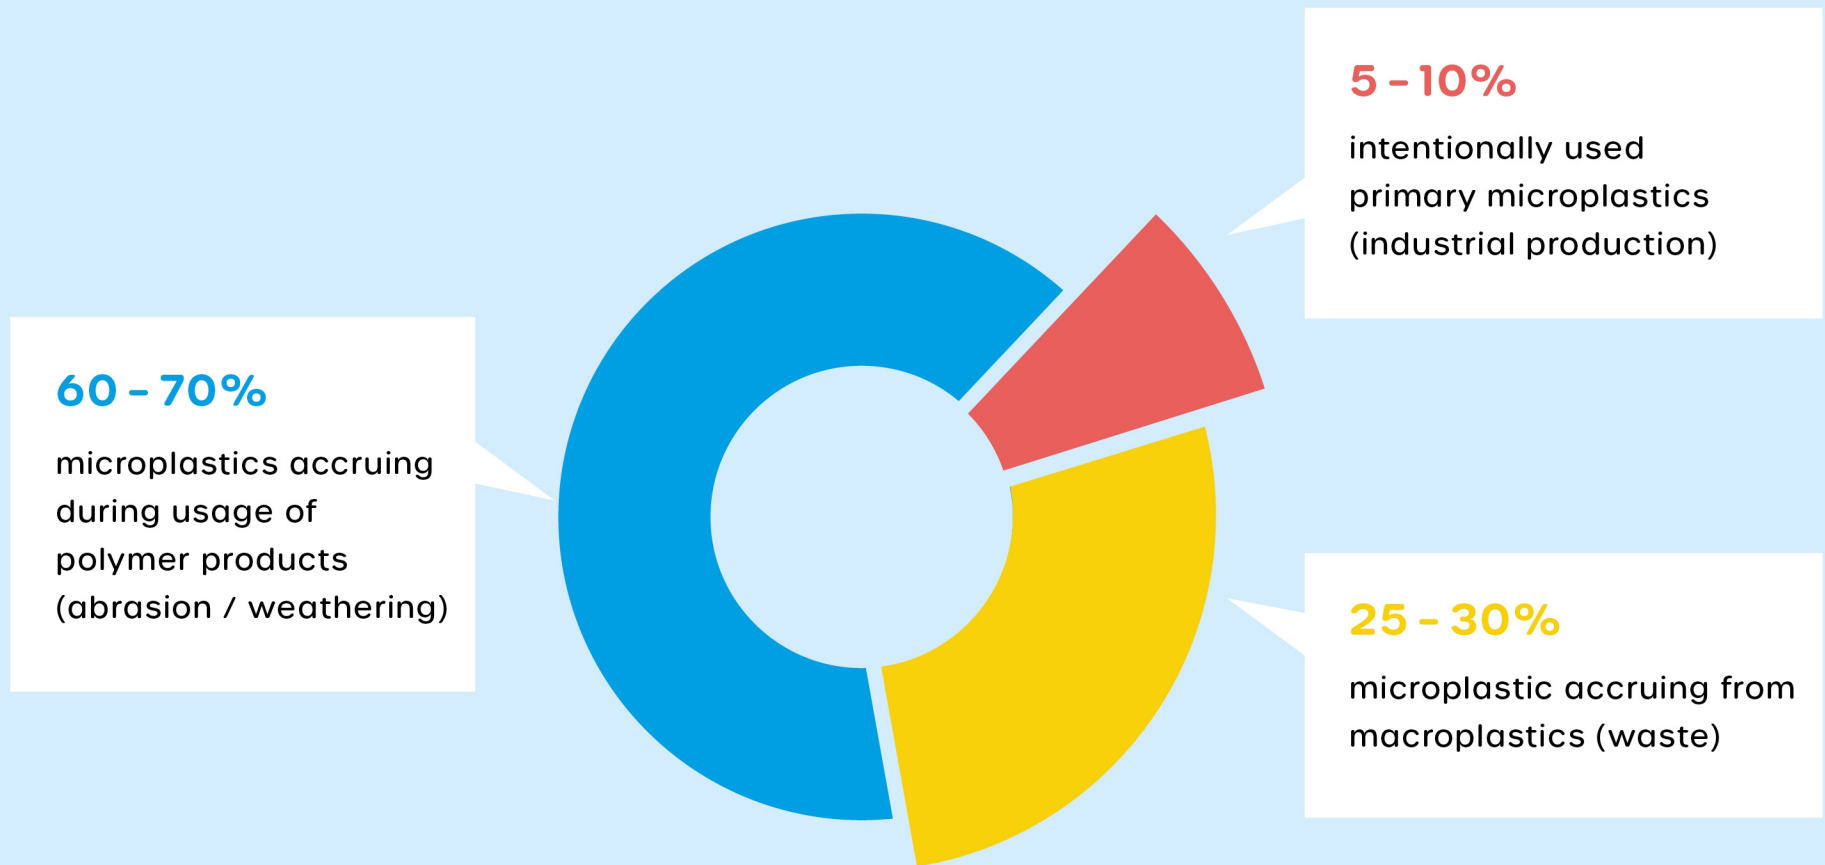

MICROPLASTIC TYPES AND THEIR DISTRIBUTION

(Data available for Germany)

In Germany the total emission of microplastic is estimated at around **330.000 tons / year.**